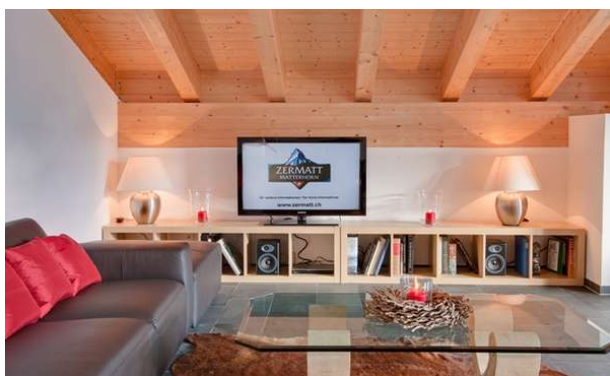

APARTMENT ZEUS , ZERMATT