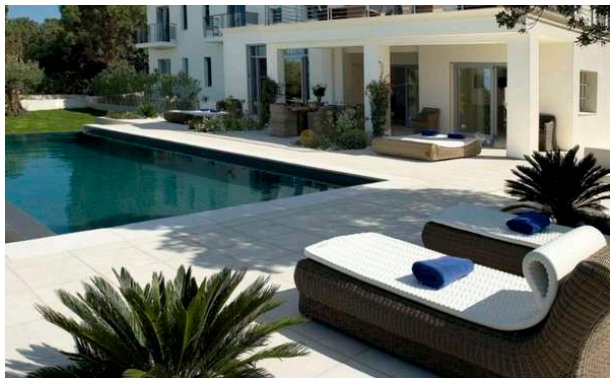

VILLA LUCY , SAINT TROPEZ