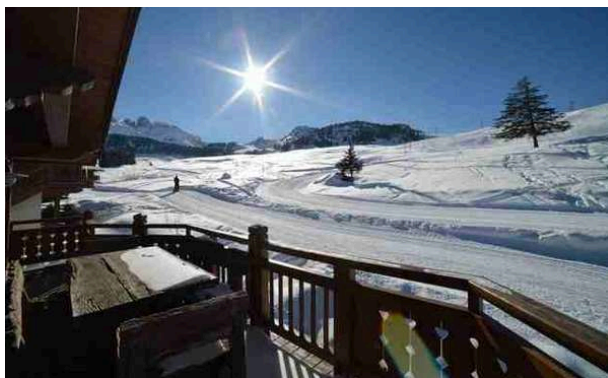

CHALET MARMOTTE , COURCHEVEL