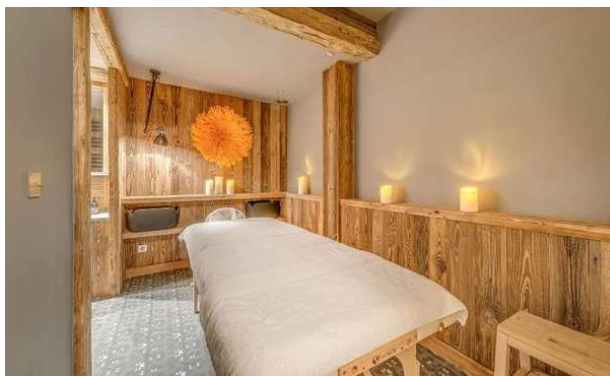

CHALET CALISTOGA , VAL D ISERE