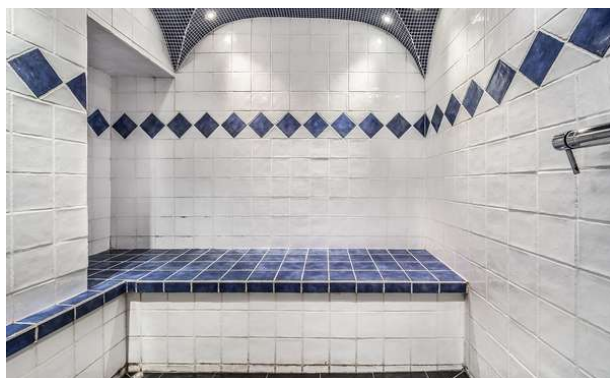

CHALET LE PETIT FORNET , VAL D ISERE