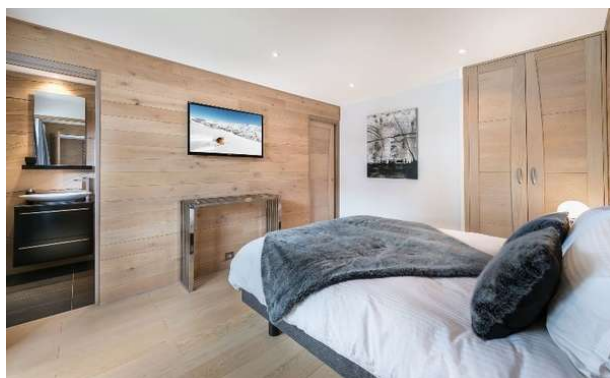

APARTEMENT CROIX DU SUD , VAL D ISERE