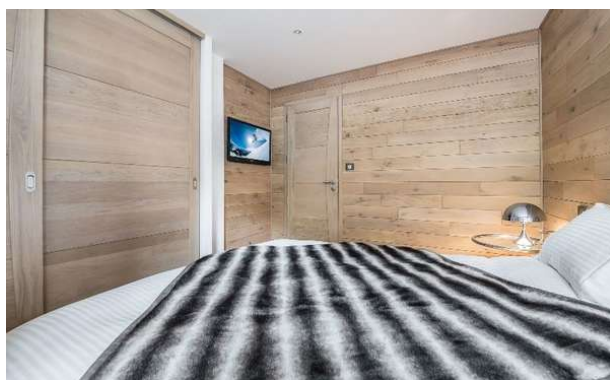

APARTEMENT CROIX DU SUD , VAL D ISERE