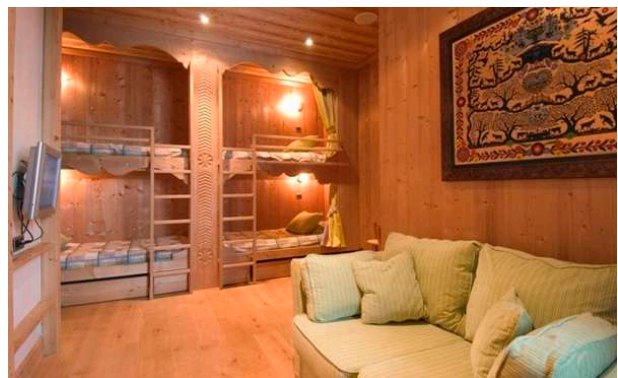

CHALET CHRISTELLE , VAL D ISERE