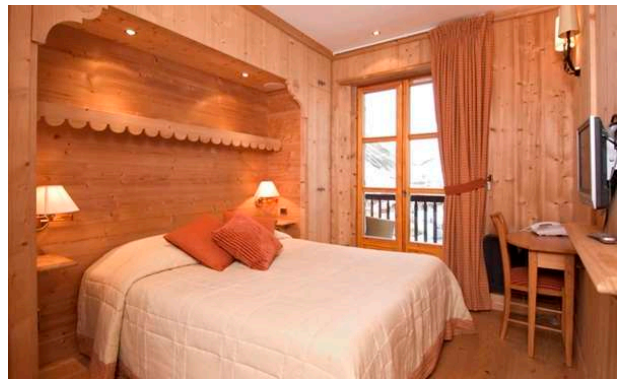

CHALET CHRISTELLE , VAL D ISERE