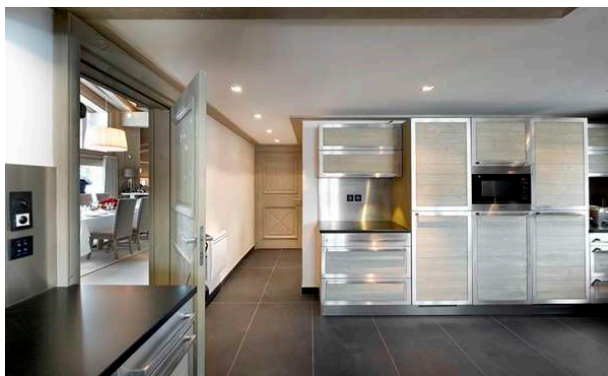

CHALET HIDDEN PEAK , COURCHEVEL