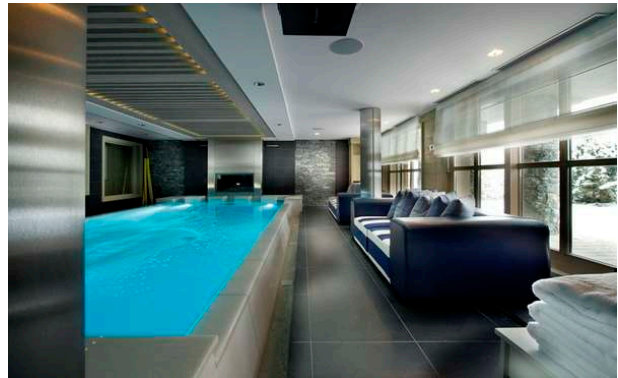

CHALET HIDDEN PEAK , COURCHEVEL