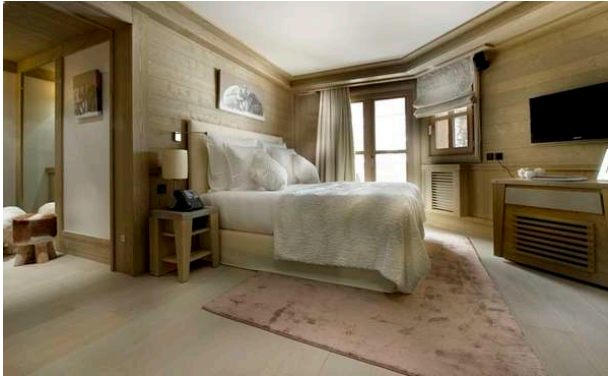

CHALET HIDDEN PEAK , COURCHEVEL