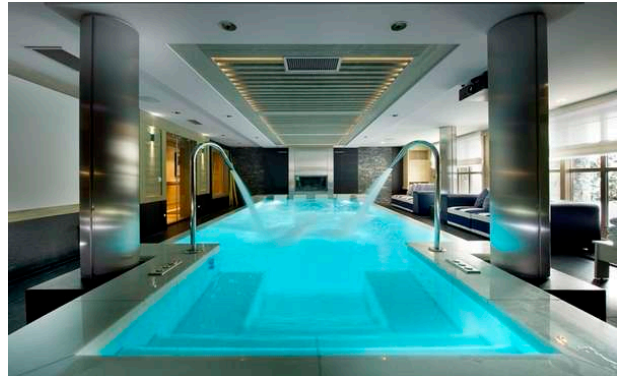

CHALET HIDDEN PEAK , COURCHEVEL