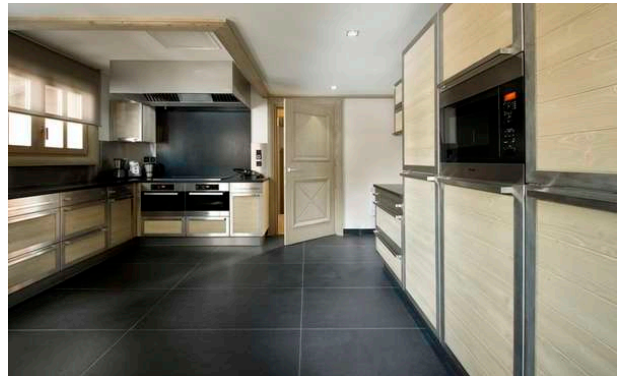

CHALET HIDDEN PEAK , COURCHEVEL