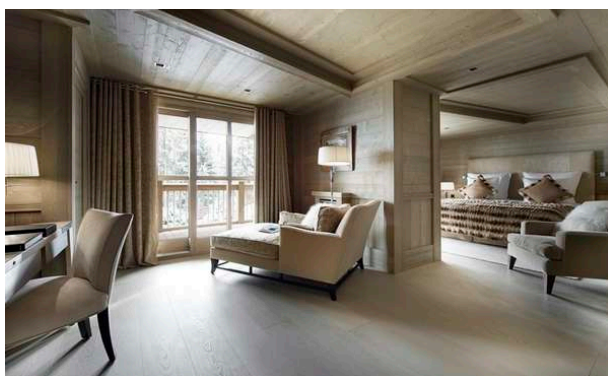

CHALET HIDDEN PEAK , COURCHEVEL