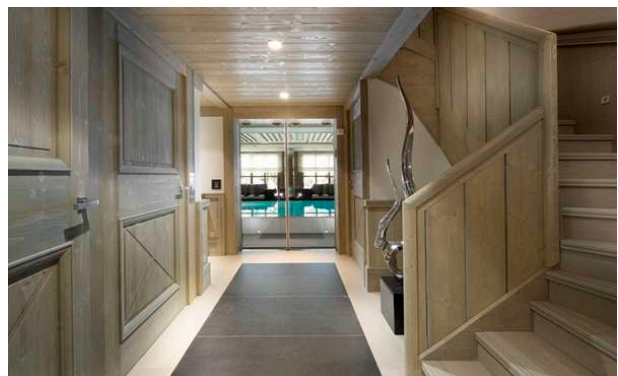

CHALET HIDDEN PEAK , COURCHEVEL