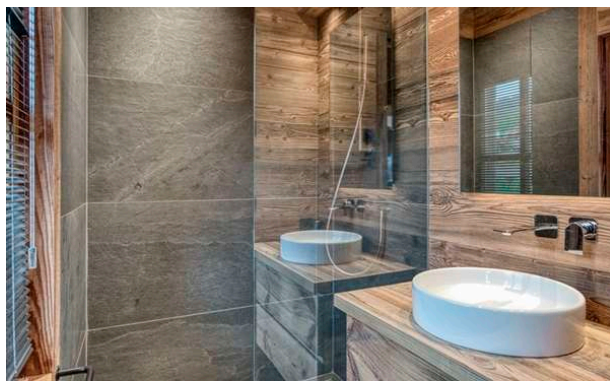

CHALET CUMBALUPIS , MEGEVE