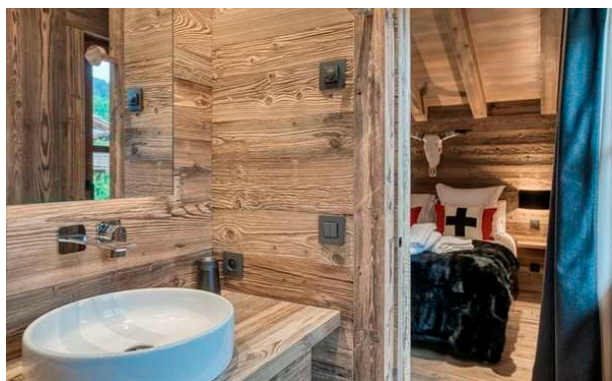

CHALET CUMBALUPIS , MEGEVE