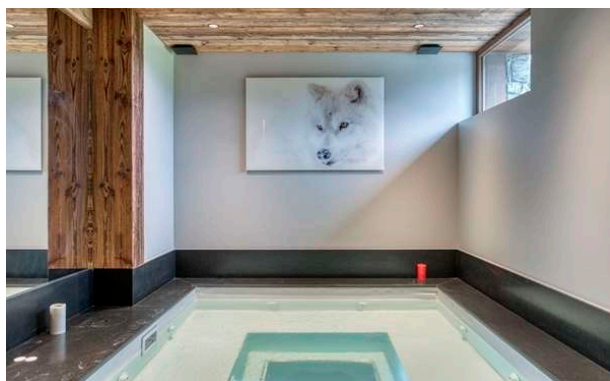

CHALET CUMBALUPIS , MEGEVE