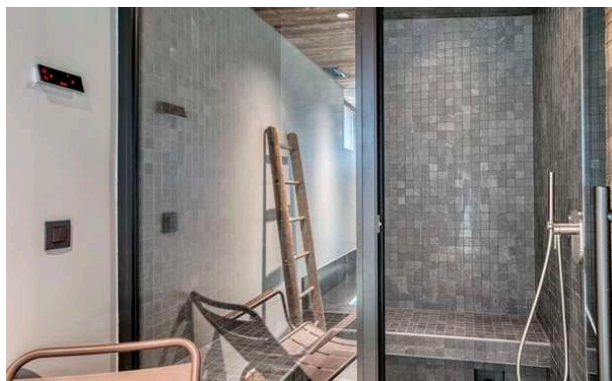

CHALET CUMBALUPIS , MEGEVE