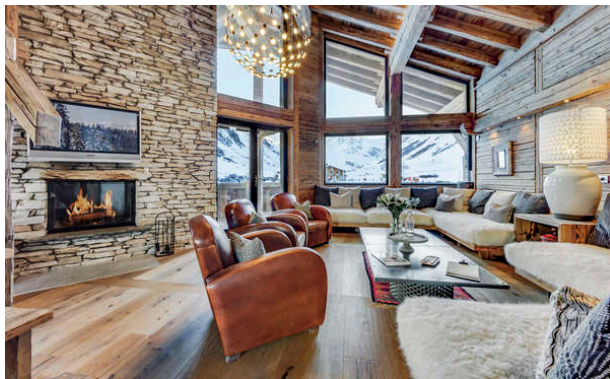

CHALET DARIA , VAL D ISERE