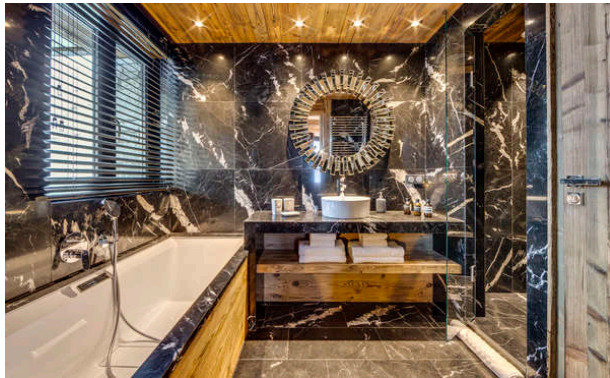

CHALET DARIA , VAL D ISERE