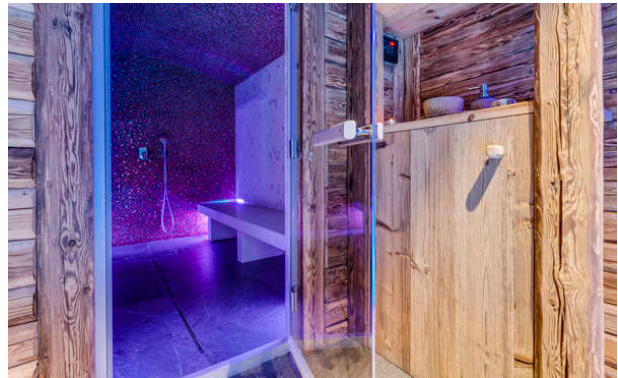

CHALET DARIA , VAL D ISERE