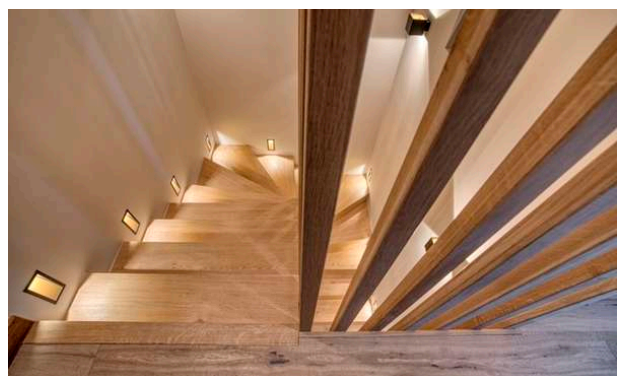

APPARTEMENT PERLE , MEGEVE