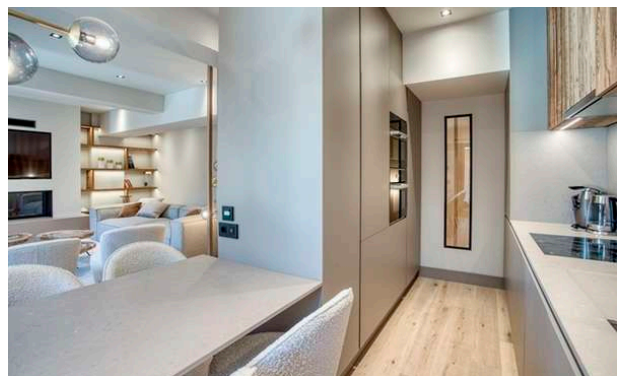

APPARTEMENT PERLE , MEGEVE