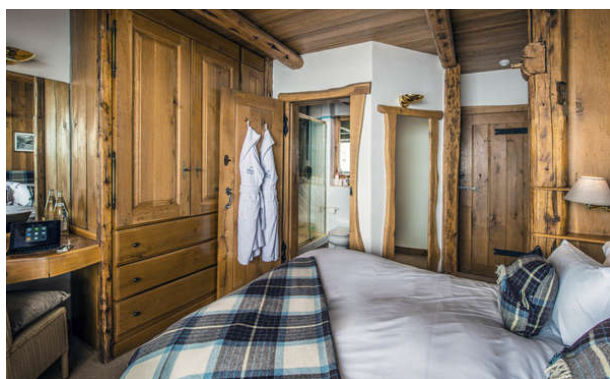

CHALET CHARDON , VAL D ISERE