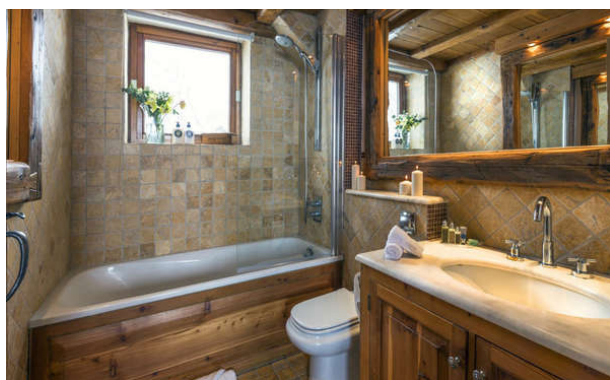

CHALET CHARDON , VAL D ISERE