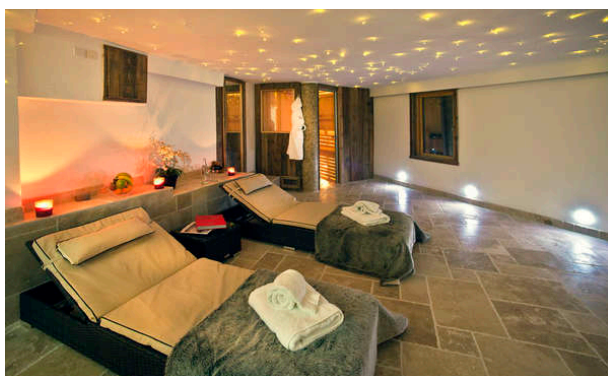

CHALET LAFITENIA , VAL D ISERE