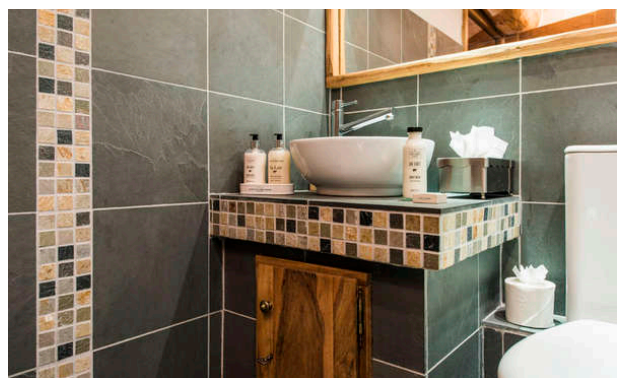

CHALET LAFITENIA , VAL D ISERE