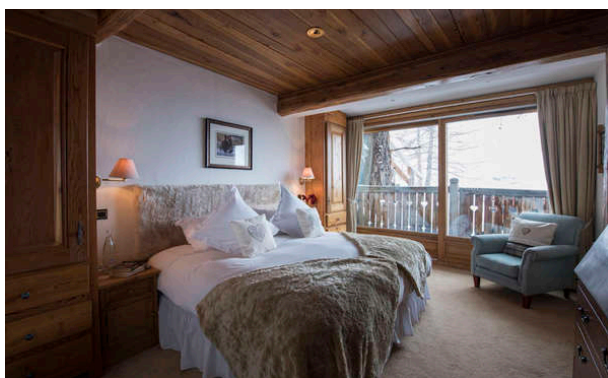

CHALET LAFITENIA , VAL D ISERE