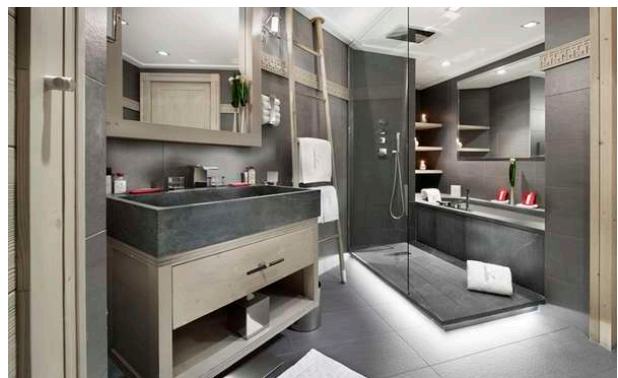

CHALET PANMAH , COURCHEVEL