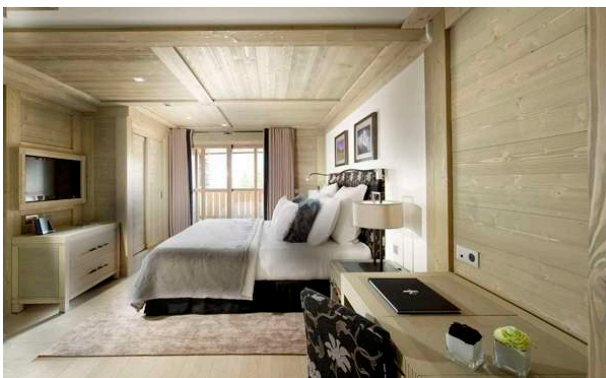

CHALET PANMAH , COURCHEVEL