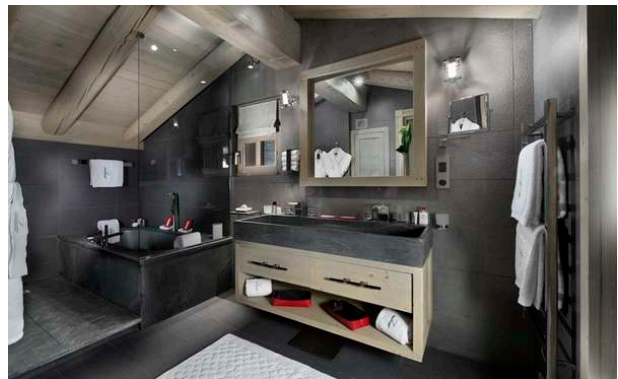

CHALET PANMAH , COURCHEVEL