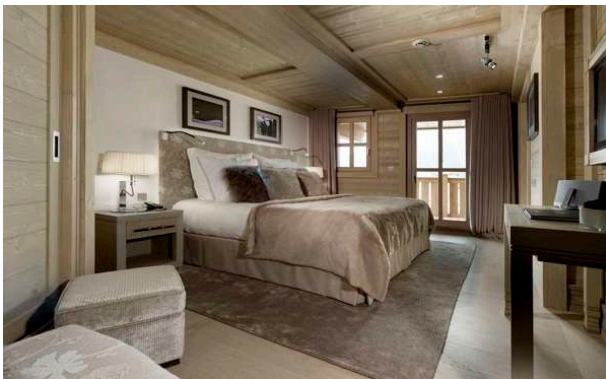

CHALET PANMAH , COURCHEVEL